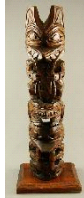

Lot # 470

470 North West Coast carved totem.

$25 - $50