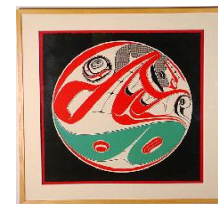

Lot # 410

1. **410** Ltd.ed.print signed Robert Davidson num.60/88 dated 1997,22"x22", "Third Variation on Tri-Neg".
   $750 - $1,250

1. **411** Native print on linen made for art show Vancouver Gastown-Robert Davidson.
   $50 - $100