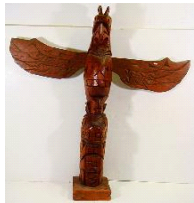

Lot # 529

529 North West Coast Native carved cedar totem, height 4 foot 6 inches. $400 - $600

530 Gabbeh runner. $50 - $100