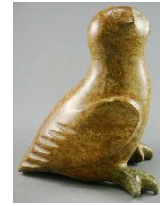

Lot # 492

492 Inuit carved soapstone standing owl signed in script(Annie Qimmirpik) dated 73,height 8 1/2 in.

$100 - $200