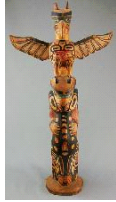

Lot # 401

- 401** Carved and painted totem signed Charlie James, ht.20 1/2",prov. Alert Bay 1935/6.
\$1,000 - \$1,500

Lot # 402

- 402** Carved and painted pole signed Charlie James-Yakuglas, height 17 1/2 inches.
\$750 - \$1,250