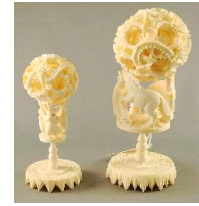

- 450** Nu-chah-nulth woven covered bottle, height 5 inches. \$40 - \$60

Lot # 451

- 451** Chinese carved ivory Buddha, height 1 1/2 in. \$50 - \$75

Lot # 452

- 452** Chinese carved ivory figure of a standing man, height 9 1/2 in. \$400 - \$600