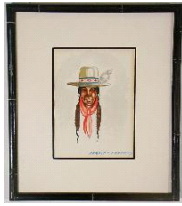

Lot # 624

- 624 Embroidered floral pattern panel. \$40 - \$60

Lot # 625

- 625 Woven ceinture fleche, length 88 in. \$40 - \$60

- 626 Three South American paper mache and clay figures. \$10 - \$20

- 627 Chinese carpet. \$100 - \$300