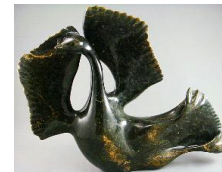

Lot # 589

589 Inuit carved soapstone figure of a loon drying wings signed in script, length 14 in. $150 - $300