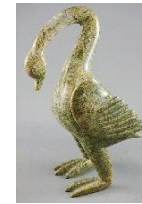

530 Gabbeh runner. \$50 - \$100

Lot # 531

531 Scroll painting of Geisha. \$200 - \$300

532 Satsuma vase converted to table lamp, overall height 26 in. \$100 - \$150

533 Pair of Inuit caribou bone figures. \$10 - \$15