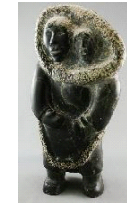

\$100 - \$150

Lot # 419

419 Carved green jadeite birds on branches, height 5 inches.

\$75 - \$125

Lot # 420

420 Pair of Inuit carved ivory standing birds mounted on wooden bases, overall heights 12 1/2".

\$75 - \$150