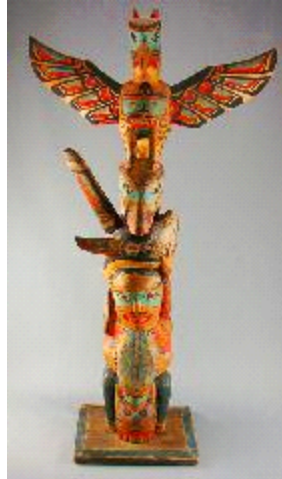

Ethno World Auction

Tuesday May 8th 2012 at 6 p.m.

PREVIEW

Saturday, May 5th, 10 a.m. - 4 p.m.
Monday, May 7th, 9 a.m. - 6 p.m.
Tuesday, May 8th, 9 a.m. - sale time