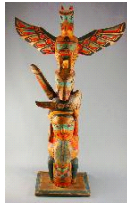

Lot # 401

- 401** Carved and painted totem signed Charlie James, ht.20 1/2",prov. Alert Bay 1935/6.
\$1,000 - \$1,500

Lot # 402

- 402** Carved and painted pole signed Charlie James-Yakuglas, height 17 1/2 inches.
\$750 - \$1,250