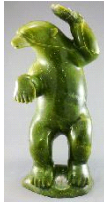

Lot # 595

1. **595** Inuit carved green stone figure of a standing dancing polar bear signed Simeonie, ht. 17 in.
   $500 - $700
2. **596** Acrylic on paper signed Eric Parnell "Beaver".
   $250 - $350
3. **597** Acrylic on paper signed Eric Parnell "Haida".
   $250 - $300