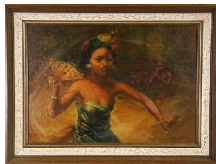

Lot # 503

- 503 Oil on board signed D.H. Rankine, 15 1/2 in. x 20 1/2 in., "A Memory". $40 - $60