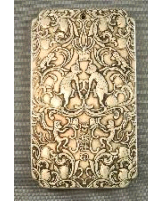

Lot # 593

593 19th century opium pipe, length 20".
\$200 - \$400

594 Thai decorated metal work compote.
\$50 - \$75

Lot # 595

595 Iron hand forged spear tip, length 18 in.
\$50 - \$100

Lot # 596

596 African ivory carved figure of a young lady mounted on a wooden base, overall height 6 in.
\$200 - \$250