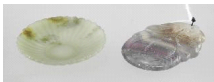

Lot # 511

511 Chinese carved multi-coloured jade pendant with a nephrite snuff dish. $100 - $150

512 Asian bronzed wall plaque-Ganesh. $10 - $15