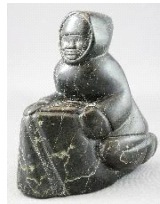

553 Carved jade dragon. \$50 - \$100

554 Asian standing bronze figure, height 9 3/4 in. \$15 - \$30

Lot # 555

555 Inuit soapstone carved figure of a hunter. \$75 - \$125

Lot # 556

556 Inuit carved soapstone salmon. \$50 - \$100