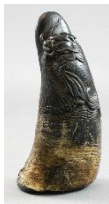

Lot # 404

404 Oriental carved horn seal.

$150 - $250

409 Pair of Asian Cloisonne vases.

$50 - $75

410 Chinese pottery head model.

$125 - $175

411 Bronze planter.

$50 - $75

412 Three Chinese rugs.

$50 - $100

413 Asian composition standing figure.

$50 - $75