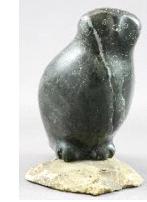

Lot # 448

448 Inuit soapstone carving of an owl. $100 - $200