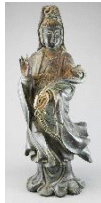

Lot # 489

489 Oriental carved wooden figure of GuanYin, height 18 1/2 in.

$100 - $150

490 Pair of old oriental tankas.

$400 - $600

491 Asian brass figural door knocker.

$15 - $30

492 Small Asian stool.

$10 - $20

493 Shield and native plaque.

$10 - $15

494 Two Asian papier mache balls.

$15 - $30

495 Camel saddle foot stool.

$20 - $30

496 Framed silk painting "Landscape".

$20 - $40

497 Round brass tray.

$10 - $20