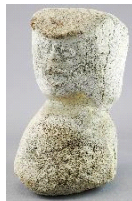

Lot # 468

468 Inuit soapstone carving with fish, "Laso Hak".
\$200 - \$300

469 Oriental terra-cotta style ceramic brush pot with raised dragon design, height 12 in.
\$50 - \$75

Lot # 470

470 Inuit soapstone and whale bone carving of four seals.
\$250 - \$500