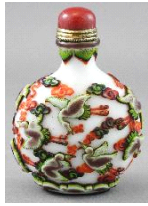

Lot # 716

716 Chinese multi-layer Peking glass snuff bottle.
$100 - $150