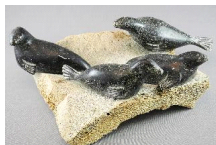

Lot # 468

468 Inuit soapstone carving with fish, "Laso Hak".
\$200 - \$300

469 Oriental terra-cotta style ceramic brush pot with raised dragon design, height 12 in.
\$50 - \$75

Lot # 470

470 Inuit soapstone and whale bone carving of four seals.
\$250 - \$500