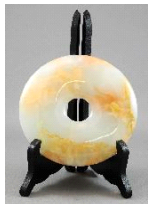

Lot # 732

732 Set of Chinese figurines.

\$25 - \$50

Lot # 733

733 Chinese hand painted pair of small dishes, diameter 4 1/2 in.

\$20 - \$30

Lot # 734

734 Chinese carved jade bi-disc, dia. 5 1/4\"/>