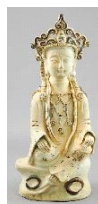

Lot # 607

607 Asian hand painted vase.

\$20 - \$30

Lot # 608

608 19 th. century Chinese ceramic ginger jar, height 6 3/4 in.

\$100 - \$150

Lot # 609

609 Chinese hand painted pottery Buddha figure.