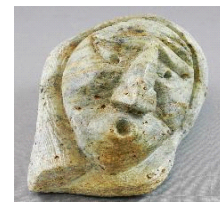

Lot # 865

865 Inuit carved soapstone seal with canoe.
\$50 - \$100

866 Soapstone carving of a duck.
\$20 - \$30

Lot # 867

867 Inuit soapstone carved bird.
\$30 - \$50

Lot # 868

868 Inuit soapstone carving of Beluga whale.
\$50 - \$100