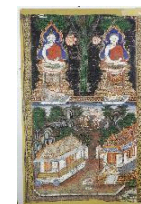

Lot # 526

526 Asian hand painted tapestry, 58" x 35". $50 - $100