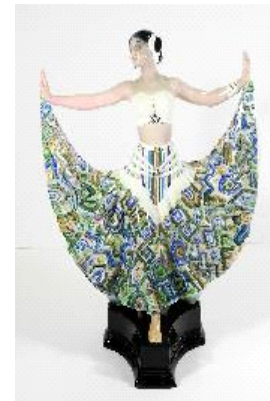

Lot # 724

- 724 Goldscheider hand painted earthenware figure "Rose", ht. 22". $1,000 - $1,500

- 725 Iridescent art glass oval shaped dish signed R.Lalique, length 7". $75 - $150