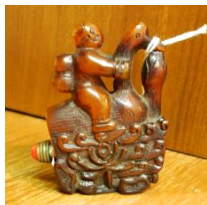

1. **607** Ink on paper signed Louise Chapman, 4" x 7",
   "Sioux on the Lake".
   $15 - $30

Lot # 608

1. **608** Chinese figural amber snuff bottle.
   $50 - $100