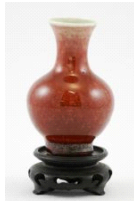

Lot # 405

1. **405** Chinese flambe miniature vase on stand. $20 - $40