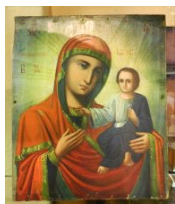

Lot # 647

1. **647** Polychrome painted Russian icon.
   $75 - $100