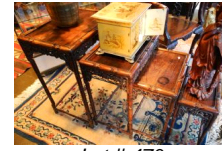

Lot # 470

470 Chinese nest of four tables. $300 - $400

471 Japanned lacquered jewelry case. $75 - $125

472 Chinese carved and inlaid figure of a wise man. $325 - $375