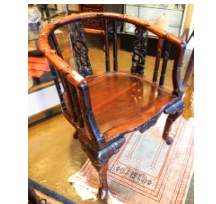

Lot # 467

467 Chinese carved hardwood armchair. $100 - $200