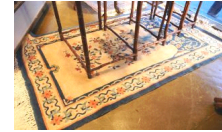

468 Turkish silk prayer rug. \$200 - \$300

469 Gilded Buddha statue. \$40 - \$60

Lot # 470

470 Chinese nest of four tables. \$300 - \$400

471 Japanned lacquered jewelry case. \$75 - \$125

472 Chinese carved and inlaid figure of a wise man. \$325 - \$375