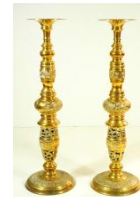

586 Chinese doll in box. \$10 - \$15

Lot # 587

587 Chinese glass floral group. \$50 - \$100

588 Lot of Chinese fans, embroidery and incense. \$15 - \$25

589 Kilim. \$100 - \$150

590 Chinese hand painted plate, dia. 8 1/4". \$25 - \$50