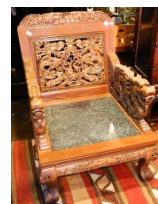

Lot # 452

452 Pair of Asian carved hardwood armchairs. $200 - $300

453 Nepalese story wheel. $15 - $30

454 Oriental carved soapstone figure holding a scepter. $10 - $20

455 Glass snuff bottle with painted interior surface. $25 - $50

456 Cloisonne apple shaped dresser box. $25 - $50

457 Three Chinese hand painted bowls. $20 - $40

458 Archaic form metal work oil lamp. $25 - $50

459 Yemeni necklace. $25 - $50