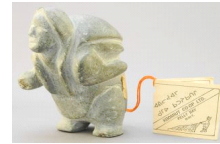

Lot # 218

218 Inuit Stone Figure with Tag Romani Amayulu, 4 1/8" high.

$60 - $100