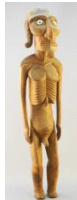

Lot # 189

- 189** Carved Cedar "Halibut" signed Charles Harpes 17".
\$100 - \$150

Lot # 190

- 190** Northwest Coast style Cedar Rattle, 24" length.
\$100 - \$200

Lot # 191

- 191** Northwest Coast Whale carving, signed A.W.Charlie II, 9 1/4" diameter.
\$50 - \$60