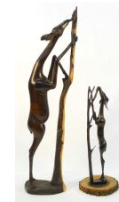

Lot # 51

51 2 African Carved Exotic Wood Sculptures, 32" & 19" high, "Feeding Gazelle".

$100 - $200