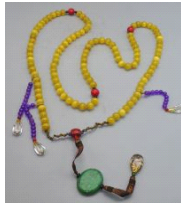

Lot # 143

- 143 Mandarin First Tier High Governor Court Necklace, 42" length. $75 - $150