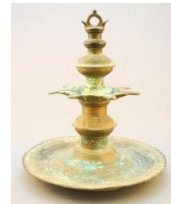

- 183** Narrow Jade Bangle, 2 3/8" diameter.
\$50 - \$100

Lot # 184

- 184** Tibetan Prayer Wheel, 11 1/4" length.
\$60 - \$100

Lot # 185

- 185** Set of 8 Chinese Soft Stone Seals, each 3 1/8" high.
\$100 - \$200