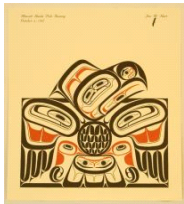

Lot # 233

233 Haida Serigraph after Jim M.Hart 1982, 15 3/4" x 13", "Masset Haida Pole Raising". $100 - $200