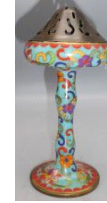

Lot # 81

81 Southern Asian "Wisdom of Arhats" Scholar Brush Pot, 5" x 3 1/2".
\$100 - \$150

Lot # 82

82 Chinese Carving of a Heavenly Lady, 7 1/8" high.
\$850 - \$1,250

Lot # 83

83 Copper Based Cloisonne Incense Burner, 6" high.
\$100 - \$150