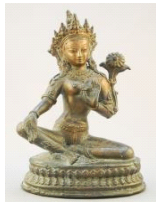

Lot # 101

- 101** Burmese Gilt Wood Figure of a Buddhistic Disciple, 19th C., 4 1/4" High \$50 - \$150

Lot # 102

- 102** Chola style Indian Bronze Figure, 6" high on plinth. \$100 - \$200

Lot # 103

- 103** Indian bronze Tara Figure, 6 5/8" high. \$150 - \$250