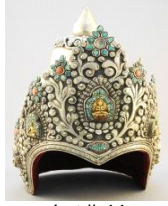

Lot # 42

- 42** African Mask' Circular with Fibre Adornment, 15 1/4" high.
\$50 - \$100

Lot # 43

- 43** Papua New Guinea Mask, 23 1/2" high.
\$100 - \$150

Lot # 44

44 Tibetan Ceremonial Helmet, 12" high.

\$150 - \$300