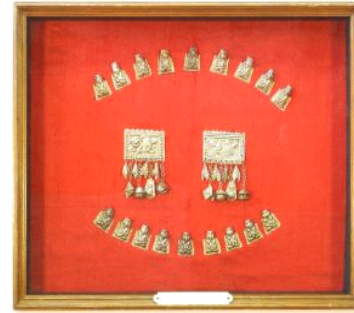

Lot # 135

135 Collection of Qing Silver Cap Badges Mounted in Shadow Box, 20 pieces, 20" wide.
$200 - $300