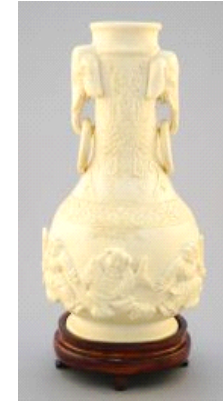

Lot # 62

62 Chinese Ring Handle Bottle Carving, 7 3/4" high, (no export).

$750 - $100