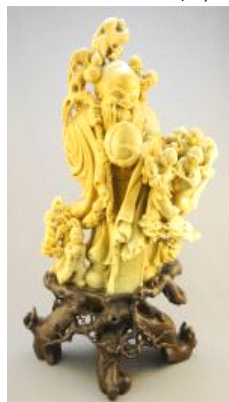

Lot # 9

9 Chinese Soapstone Carving of Shou Lao & Attendant Boys, 19 1/2" x 11 1/2" x 5 1/2".

$1,000 - $1,500