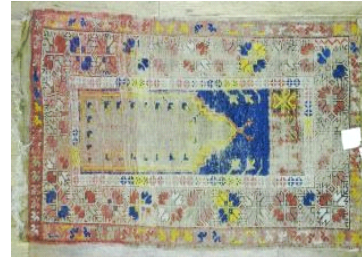

Lot # 48

48 Caucasian (Shah Shevan) Bag, 3'7" x 1'6".
\$250 - \$350

Lot # 49

49 Kurdish Horse Blanket, 4'11" x 3'3".
\$250 - \$300

Lot # 51

51 Pair of Alexandre Tardieu Engravings
"Discovery on the Rocks" & "Village
Cheslakees", 7 x 9 1/4".
\$200 - \$400