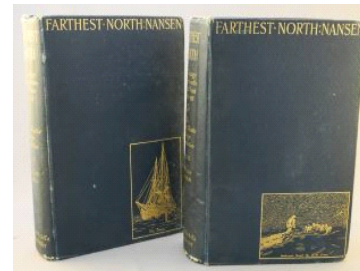

Lot # 142

142 Farthest North Vols I/II by Fridjof Nansen 1887.

$150 - $200