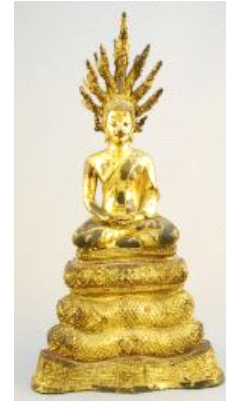

\$150 - \$250

Lot # 195

195 Jade Letter Opener, 10 1/4" length.

\$100 - \$200

Lot # 196

196 Antique English Postal Scale by H.S. Jones, Market Place, Leicester, 7".

\$125 - \$175

Lot # 10

10 Gilt bronze votive figure, two sections , 11 1/2" high.

\$1,000 - \$1,500

Lot # 11

11 18th Century Jade Belt Hook mounted as a Magnifying Glass, hook 3 1/2" length.

\$150 - \$300

Lot # 12

12 Japanese Silver Box, Bamboo Motif, Monogrammed, 4 1/4" x 9 5/8" x 6 1/8".