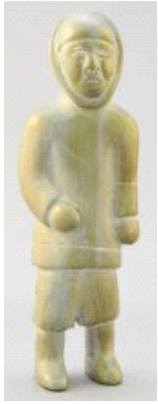

Lot # 165

165 Inuit Stone Figure, Arctic Bay, 5 3/8" high.

$100 - $150