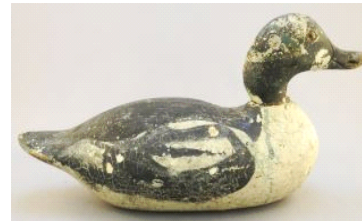

Lot # 27

27 Vintage Carved & Painted Wooden
Working Duck Decoy, 12 1/4" length.

$100 - $150