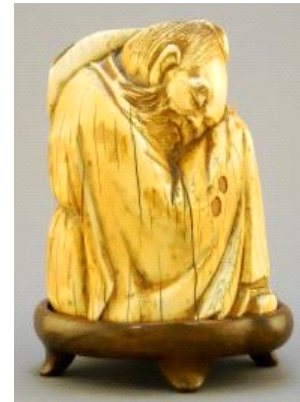

\$800 - \$900

Lot # 147

147 Hand knotted Persian Carpet, approximately 9'2" x 11'4".

\$400 - \$600

Lot # 148

148 Antique English Brass Lantern Clock, unmarked, 14" high.

\$250 - \$500

Lot # 149

149 French Onyx Carriage Clock, 9 1/4" high.

\$300 - \$500

Lot # 60

60 Chinese Carved Figure of a Sage on Stand, 6 3/4" length, (no export).

\$200 - \$300

Lot # 61

61 Chinese Carved Figure on Stand, 4" high, (no export).