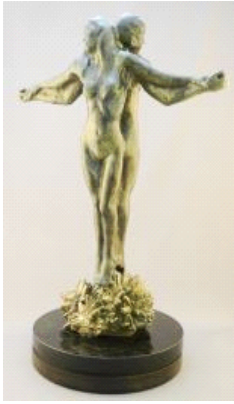

Lot # 160

160 Bronze Figure Group signed J.Krentze #3/27, "Love's Resurrection", 16 1/2" high.
$300 - $500