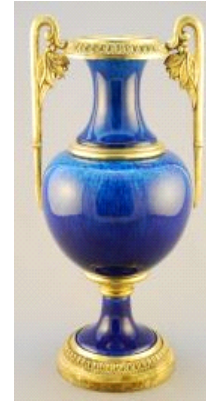

Lot # 107

107 Antique Sevres Urn signed MP, 10 1/2" high.

$200 - $400