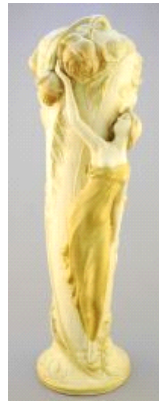

\$200 - \$300

Lot # 156

156 Royal Vienna Wahlliss Figural Porcelain Vase, 17" in height.

\$200 - \$400

Lot # 53

53 Antique British "Rockingham" Style Teapot, 11 1/4" high.

\$100 - \$200

Lot # 54