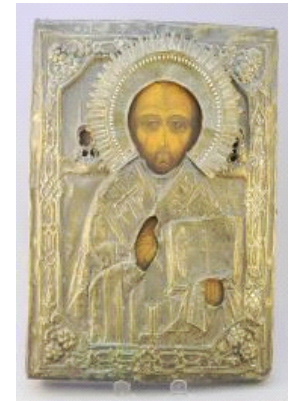

99 Louis Vuitton Attache Case.
\$1,700 - \$2,100

Lot # 100

100 Louis Vuitton Small Trunk with Handle.
\$1,800 - \$2,000

Lot # 101

101 D.H. Baldwin C 152 Baby Grand Piano & Bench, Serial 58700, 5'.
\$3,000 - \$5,000