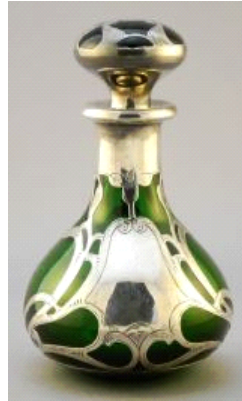

Lot # 132

132 Antique Chinese porcelain lidded vase signed on reverse, 12".

\$700 - \$900

Lot # 133

133 Irish Silver Cream Jug, Dublin 1796, 3" high.

\$100 - \$200

Lot # 134

134 Gorham Silver Overlay Green Glass Scent Bottle, 4 1/2" high.