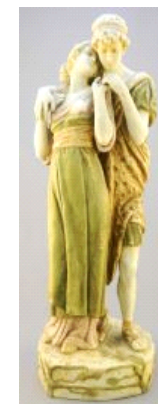

Lot # 23

23 Royal Dux Porcelain "Wedded" Figure, 19 1/4" high.

$200 - $400