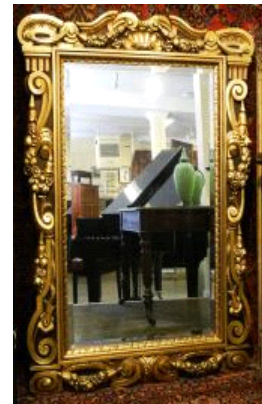

8 Pair of celadon vases with 6 character mark, one chip on base, 11".

\$2,500 - \$5,000

Lot # 9

9 Chinese Soapstone Carving of Shou Lao & Attendant Boys, 19 1/2" x 11 1/2" x 5 1/2".

\$1,000 - \$1,500

Lot # 197

197 19th Century Danish Giltwood Mirror, 5' x 43".

\$300 - \$500

Lot # 198

198 Oil on panel signed (George Grosvenor) Bullock, 7 1/2" high.

\$300 - \$400

Lot # 194

194 Antique Coromandel Wood Tea Caddy with Metal Engraving Depicting Tree & Bird.