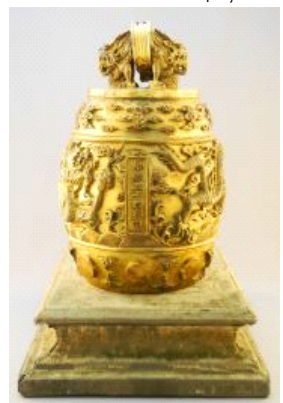

Lot # 201

201 Wedgwood Lustre Bowl, 9 1/4" diameter.
\$200 - \$400

Lot # 4

4 Art Glass Table Lamp signed indistinctly & dated 1999, 25" high.
\$500 - \$1,000

Lot # 5

5 Ebony Veneered Bracket Clock with Verge Escapement & Pull Repeat - Geo Etherington C1720, 16 1/2"
\$2,500 - \$4,500

Lot # 6

6 French Empire Gilt Bronze Mantle Clock, Dial signed Joc. More, 22" x 17" x 6".

\$1,000 - \$1,500

Lot # 7

7 Gilt Bronze Bell, cast Kangxi mark, includes stand, 10 3/4" high.

\$6,000 - \$8,000

Lot # 8