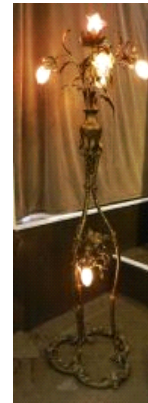

Lot # 66

66 Iran (Bakhtiari) Donkey Bag, 3' x 1'8".
\$250 - \$300

Lot # 67

67 Turkomen Ersari Bag Face, 5'8" x 1'6".
\$200 - \$250

Lot # 142

142 Farthest North Vols I/II by Fridjof Nansen 1887.

\$150 - \$200