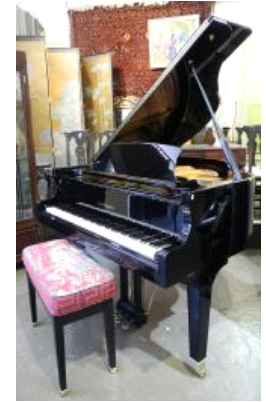

99 Louis Vuitton Attache Case.
\$1,700 - \$2,100

Lot # 100

100 Louis Vuitton Small Trunk with Handle.
\$1,800 - \$2,000

Lot # 101

101 D.H. Baldwin C 152 Baby Grand Piano & Bench, Serial 58700, 5'.
\$3,000 - \$5,000