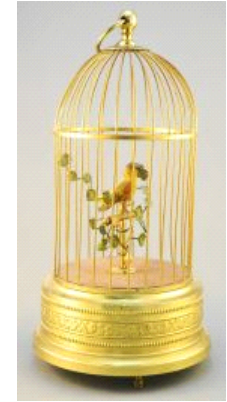

\$150 - \$300

Lot # 105

105 Pair of Gilt Metal & Cloisonne Cups on Stands, 2 3/4" x 5 1/4"d.

\$500 - \$1,000

Lot # 106

106 5 Canada Geese working Decoys, 13" - 19" length, as found.

\$500 - \$800

Lot # 107

107 Antique Sevres Urn signed MP, 10 1/2" high.

\$200 - \$400

Lot # 108

108 German Bird Cage Automaton, 11 1/2" high.

\$150 - \$300

Lot # 109

109 Victorian burr walnut writing box purportedly given by The Duke of Bedford, 12 1/2".