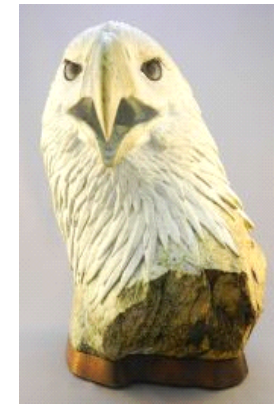

Lot # 144

144 Eagle Head Carving signed Alexander Schick '84, 15 1/4" with base.

$2,000 - $3,000