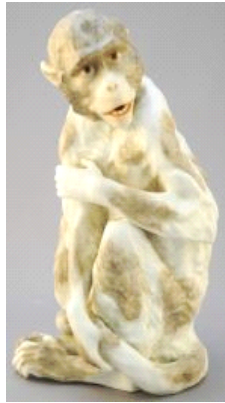

Lot # 74

74 19th Century Continental Porcelain Monkey, 8" in height.
$1,000 - $1,500