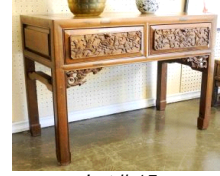

Lot # 13

13 Large Yellow Ground "Longevity Peach" Cloisonne Jar.
\$600 - \$800

Lot # 14

14 Nuu-Chah-Nulth Cedar "Salmon" Plaque signed George Nookemus, 31" wide.
\$200 - \$400

Lot # 15

15 Chinese Two Drawer Low Table.
\$150 - \$300