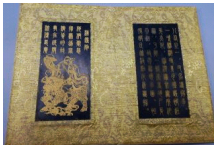

Lot # 261

261 Gilt Script Buddhism Literature Album.
\$150 - \$200

Lot # 267

267 Archaic Style Chinese Bronze Vase, 8 1/2" high.
\$50 - \$75

Lot # 262

262 Nuu-Chah-Nulth Cedar "Wolf" Plaque, Signed Hipolite Williams, 24" wide.
\$150 - \$300