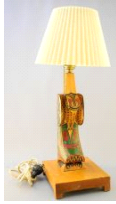

Lot # 31

- 31 Northwest Coast Style Table Lamp, Signed Angus Thodeson, 19 1/2" high.
  $100 - $200