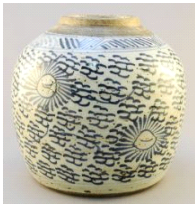

Lot # 52

52 Carved Rosewood Monkey God Figure, 12" in height.

\$200 - \$300

Lot # 53

53 Chinese Imari Porcelain Shoulder Vase, 15 1/2" high.

\$100 - \$200

Lot # 54

54 Blue & White Porcelain Jar, 6 3/4" high.