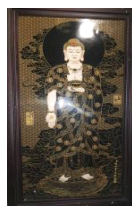

Lot # 274

1. **274** Parcel Gilt Polychrome Enamelled Portrait of Gautama Buddha, Signed Lang Shih-ning, 31" x 16".
   $300 - $400