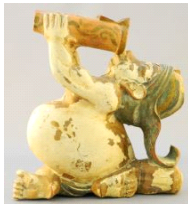

Lot # 45

- 45 Pre-Columbian Style Pottery Figure, 6 3/4" high.
  $50 - $60