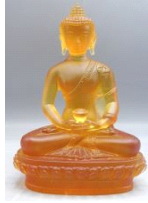

Lot # 238

238 Russet Glass Seated Figure of "Gautama Buddha", 8 1/2" high.
$125 - $175