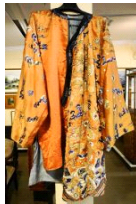

Lot # 158

158 Chinese Silk Dragon Robe, 48" high.
$200 - $400