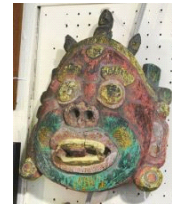

Lot # 226

226 Antique Nepalese Mask, 13 1/2" long.
$50 - $60