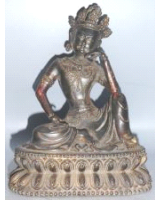

Lot # 177

177 Gilt & Lacquered Seated Sculpture of Mercy Goddess, 8 3/4" high.

$200 - $300