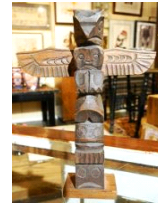

Lot # 191

1. **191** Small Cedar totem pole signed Joe John.
   $50 - $60