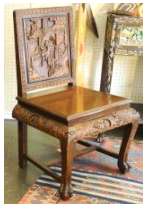

Lot # 59

1. **59** Carved Back Chinese Chair, 36" high.

$50 - $70