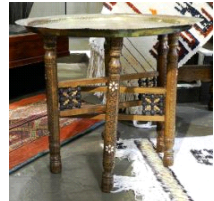

Lot # 287

287 South Asian Brass Folding Tray Table.
\$50 - \$60

Lot # 288

288 Turkish Malatya Grain Bag, approximately 3'7" x 1'11".
\$80 - \$100

Lot # 289

289 Serigraph Signed Archie Beaulieu, #25/150, 16 1/2" x 22", "Moon Dancing".
\$100 - \$200