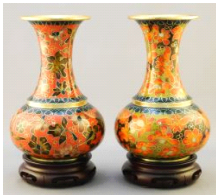

Lot # 113

- 113 Group of Cloisonne Wares: 2 Cases, 2 Vases. $60 - $100