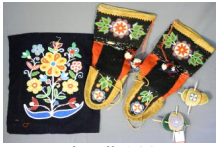

Lot # 144

144 Lot of Beaded Moccasins & Other Items. $50 - $100