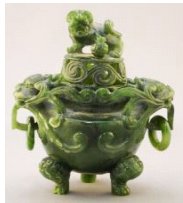

Lot # 249

1. **249** Chinese Jade Censer. $150 - $200