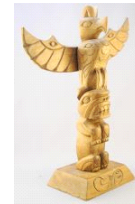

Lot # 113

- 113** Porcelain Fo Dog, 14 1/8" High.
\$60 - \$100

Lot # 114

- 114** Chinese Silk Peacock Panel Mounted on Stand, 12 1/8" High.
\$50 - \$60

Lot # 115

- 115** Metis Wool Sash, 109" Length.
\$100 - \$200