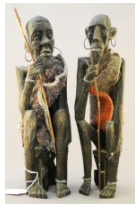

Lot # 152

1. **152** Pair of African Carved Wood Characters, 12 3/4" High.
   $50 - $60