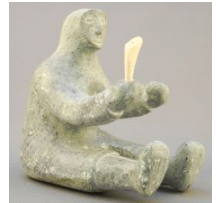

Lot # 110

1. **110** Inuit Stone Sculpture "Seated Worker" by K. Natsiapik, 6 1/4"H.
   $150 - $250