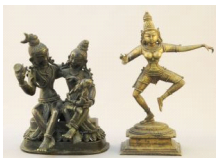

Lot # 292

292 2 South Asian Bronze Deity Figures, 6 1/8" & 5 1/8" high.
$100 - $200