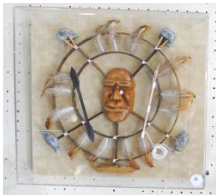

Lot # 132

1. **132** Yup'ik Mask by Charlie Kovulh in Acrylic Case, mask 14 1/4" x 14 1/4" x 2".
   $150 - $300

1. **133** 5 Shiwan Ware Figures, Signed, Tallest 9 1/4".
   $200 - $300