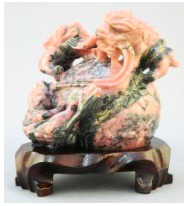

Lot # 286

286 Rhodonite Sculpture "Fo Dogs on Ball", 3 3/4" x 3 1/2" x 3 1/2", with Stand.
$100 - $200