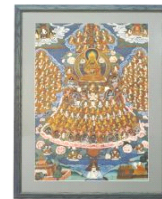

Lot # 282

282 Tibetan Sherpa Painting Signed Purba Sonam, 25" x 17 1/2".
$80 - $160