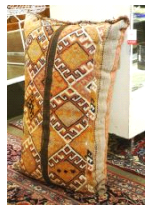

Lot # 380

380 Turkish (Gaziantep) Cushion, 35" x 22".

$50 - $100