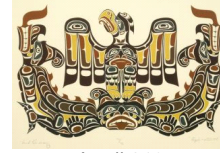

Lot # 316

- 316 Kwagiulth Serigraph Signed Mark Henderson '84, 13 7/8" x 20", "Eagle & Sisutl", #70/140. $100 - $200