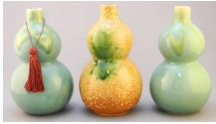

- 363** Asmat Wood/ Fiber & Stone Adze, 26" Length. \$80 - \$100

Lot # 364

- 364** Pair of Tanned Hide/ Fur/ Beaded Boots, "Ross River Y.T.", 11 1/2"H. \$60 - \$100

Lot # 365

365 Beaded Hide Pouch & 4 Beaded Necklaces, Claw Noted/ No Export, Pouch 8 1/2" High.
\$60 - \$100