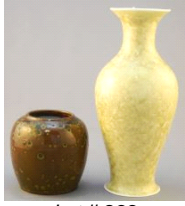

Lot # 299

1. **299** 2 Japanese Vases with Oxide Bloom Glazes, 9" & 3 3/4".
   $50 - $60