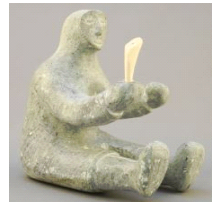

Lot # 157

1. **157** Inuit Stone Sculpture "Seated Worker" by K.
   Natsiapik, 6 1/4"H.
   $150 - $250