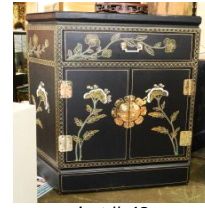

Lot # 48

1. **48** Chinese Lacquer Cabinet with Canted Sides & Glass Top.
   $100 - $200