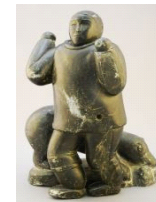

Lot # 162

1. **162** Pair of Inuit Soapstone Carvings, "Bear & Hunter",
   Largest 8 1/2".
   $100 - $200