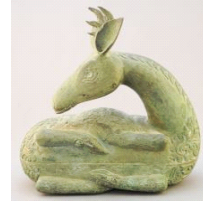

Lot # 238

238 Tibetan Cast Bronze Sculpture of Resting Deer, 9 1/4" x 9" Length.
$50 - $100