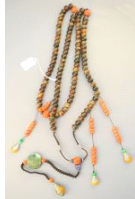

Lot # 343

343 Modern Mandarin-Style Court Necklace, 20th C, 44" Length.
$50 - $60