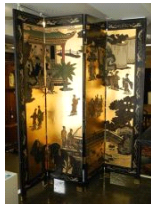

Lot # 66

66 Chinese-Style 4 Panel Folding Screen, 6" High.

$100 - $200