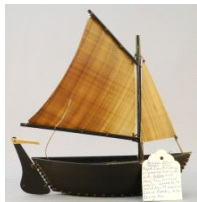

Lot # 102

- **102** Baleen Boat, 8 1/2" High. $50 - $70