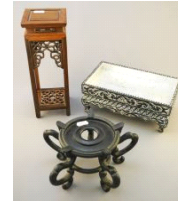

\$100 - \$200

Lot # 115

**115** 2 Chinese Export Porcelain Plates, 8 7/8" Diameter, Hairlines Noted.

\$120 - \$180

Lot # 116

**116** 3 Asian Stands: Inlaid Thai (8"L) & 2 Chinese, 9 7/8" & 4 1/4" High.

\$100 - \$150