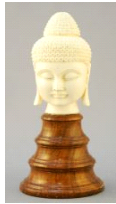

\$300 - \$400

Lot # 45

45 Indian Carved Head of the Buddha on Stand, TH:5 3/4".

\$60 - \$100

Lot # 46

46 Chinese Iron "Farmer & Monkey" Figure, Possibly 17th/ 18th Century, with Box.

\$200 - \$300

Lot # 47