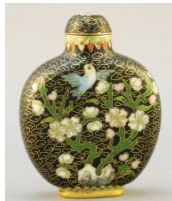

Lot # 200

1. **200** Chinese Cloisonne Snuff Bottle, 3" High.
   $50 - $60