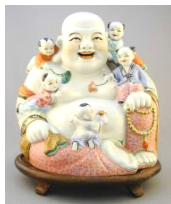

Lot # 178

1. **178** Chinese Porcelain Figure of Buddha on Stand, 11 1/2" High.
   $100 - $200