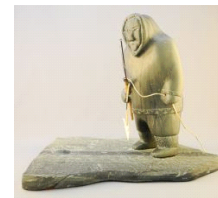

Lot # 51

51 Inuit Stone Carving of a Man with Harpoon & Fish, Attributed to Davide Uppik, 12" High.

$200 - $400