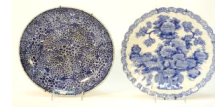

Lot # 20

1. **20** 2 Japanese Blue & White Dishes, 12 1/8 - 12 1/2" Diameter.
   $100 - $150