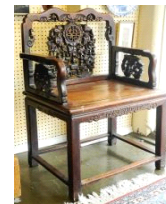

- 21** Qing Silk Sleeve Panel, Framed, 20" x 2 1/8".  
\$60 - \$100

Lot # 22

- 22** Chinese Rosewood Chair, 39 3/4" High.  
\$1,000 - \$1,500

Lot # 23

- 23** Chinese Gilt & Scarlet Lacquer Architectural Panel, 10 1/2" x 16 1/4" x 2".  
\$80 - \$120