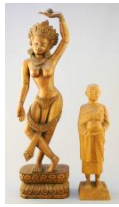

Lot # 131

1. **131** 2 South Asian Wooden Figures, Largest 17 3/4".
   $60 - $120