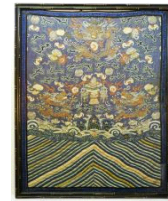

Lot # 330

330 Chinese Gauze Panel "Three Dragons", 35 3/8" x 26 3/4".

$100 - $200