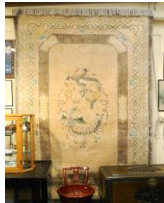

Lot # 140

**140** Camphor Wood Chest Signed Broadway Reed Shop Shanghai, 40" Wide.

\$100 - \$200

Lot # 141

**141** Chinese Scarlet Lacquer Commode Chair, 17 1/2" Diameter.

\$60 - \$100

Lot # 142

**142** Chinese Silk Rug, Approximately 8'8" x 6', Spots Noted.