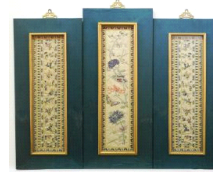

Lot # 40

1. **40** 3 Chinese Silk Embroidery Sleeve Panels, Framed, 20" x 4 3/4".
   $100 - $150