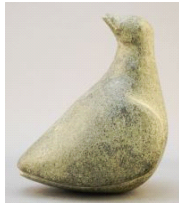

Lot # 85

85 Inuit Stone Carving Signed Meesa, 5" High, Bird Form

$60 - $100