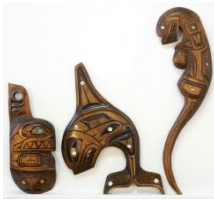

Lot # 331

1. **331** 3 Northwest Coast Carvings with Mother of Pearl Inlays, 19 1/2"H, Various Artists.
   $100 - $160