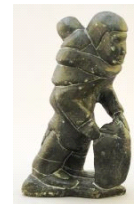

Lot # 66

- 66** 4 Various Japanese Netsukes, 1 7/8" - 2 5/8" High, No Export, with Stands.
\$150 - \$300

Lot # 73

- 73** Chinese Scroll, Genghis Khan, Sight 33" x 20 3/8".
\$60 - \$100

Lot # 67

- 67** Blue & White Scholar Vase on Stand, 5" High, 20th C.
\$150 - \$200