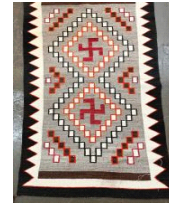

Lot # 130

130 Navajo Rug with Whirling Log Motif, 58" x 35".
$60 - $100