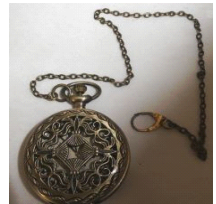

Lot # 298

298 Metal Mechanical "Angel" Pocket Watch, 2 3/4" High, 20th C.

\$75 - \$125

Lot # 299

299 Openwork Mechanical Pocket Watch, 2 3/4" High, 20th C.

\$75 - \$125

Lot # 300

300 German Eagle Military Dagger, 19 1/4" Length, 20th C.