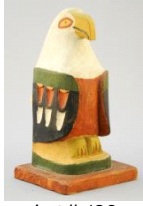

Lot # 123

123 North West Coast Model Eagle Pole, 5 1/8" High.
$60 - $100