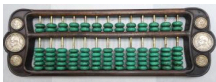

Lot # 104

1. **104** Faux Beads "Warlord" Abacus, 16 1/2" Length,
   20th C.
   $200 - $300