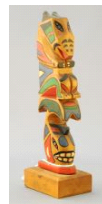

Lot # 317

- 317** North West Coast Model Totem Pole, Attributed to Matthews. \$60 - \$100

Lot # 318

- 318** Yixing Ware "Fruiting Bough" Teapot, 6 1/4" Length. \$100 - \$200

Lot # 319

- 319** Carved Wooden Elephant with Stand, 7" Length. \$60 - \$120