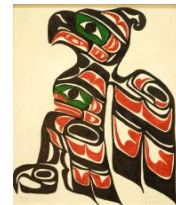

Lot # 247

247 Acrylic on Board Signed Edward Paul Coon, 19 1/2" x 15 1/2", "Kwakiutl Thunderbird & Salmon".

$50 - $100