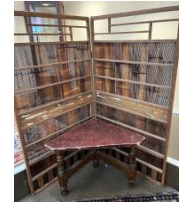

Lot # 256

1. **256** 2 Panel Japanese Folding Screen, Each Panel 68 1/4" x 35 1/4".
   $100 - $200