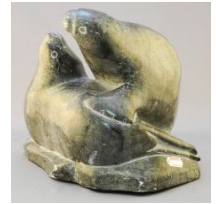

Lot # 75

- 75** Inuit Marine Ivory & Antler Diorama Signed with Sylabics.
\$50 - \$100

Lot # 76

- 76** 2 Inuit Seal Sculptures: Isaac Sola & Josie Epoo, 6 3/4" & 4 1/2".
\$100 - \$150

Lot # 77

- 77** Inuit Carved Walrus Tusk Cribbage Board, 17" Length.
\$100 - \$200