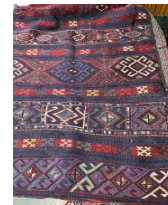

Lot # 72

1. **72** Turkey Kurdiah (Hakkari) Camel Bag, Approximately 5'8" x 2'9".
   $175 - $225