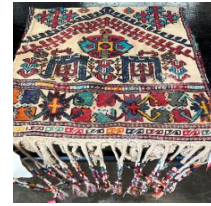

Lot # 41

- 41** Ornamental Japanese Kabuto, 12" x 13 1/2" x 8 1/2". \$50 - \$60

Lot # 42

42 Chinese Gilt & Scarlet Lacquer Figure of Kwan Yin with Fan, 33 3/4" High.

\$200 - \$300

Lot # 48

48 Dagestan Bag, Approximately 1'6" x 1'5" (Plus Fringes).