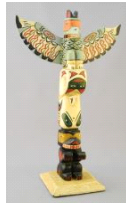

Lot # 155

155 Kwagiulth Model Totem Pole, 13 5/8" High.
$80 - $120