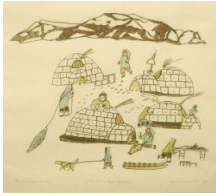

Lot # 163

163 2 Chinese Blue & White Framed Porcelain
Plaques, 33 1/2" x 12 1/4"
\$60 - \$90

Lot # 164

164 Japanese Erotic Woodblock Print, 6 1/4" x 9 3/4",
"Coupling".
\$60 - \$100

Lot # 165

- 165** Japanese Woodblock Print Signed Hiroshi Yoshida, 15 1/4" x 10 1/4", "Hirosaki Castle", Fading
\$300 - \$400