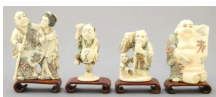

Lot # 66

1. **66** 4 Various Japanese Netsukes, 1 7/8" - 2 5/8" High, No Export, with Stands.
   $150 - $300