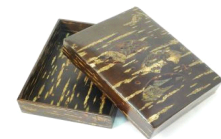

Lot # 76

76 Japanese Lacquer Box, 2 3/8" x 12 1/2" x 9 1/2".
$140 - $180