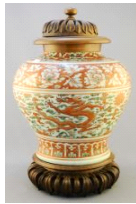

Lot # 1

- 1 Chinese Famille Rose Porcelain "Encounter on Path" Vase, Rim Chip Noted, 22 1/2" High
\$100 - \$200

Lot # 2

- 2 Pair of Ecuadorian Brass Stirrups, 10 1/2" Length.
\$60 - \$100

Lot # 3

- 3 Asian Deep Carved Occasional Table with 4 Stools.
\$150 - \$300