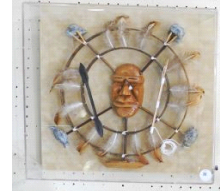

Lot # 317

1. **317** Yup'ik Mask by Charlie Kovulh in Acrylic Case, mask 14 1/4" x 14 1/4" x 2". $100 - $150