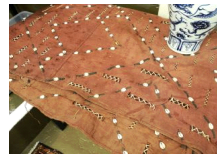

Lot # 65

1. **65** Congo (Kuba) Antique Textile with Shells, 11'9" x 1'10". $100 - $140