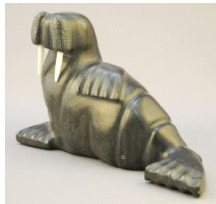

Lot # 344

1. **344** Inuit Stone Walrus Signed J. Appoqaq Sanikiluaq, 7".
   $80 - $100

1. **345** Chinese Carved Jade & Silver Inlaid Rosewood Ruyi Sceptre, 21 5/8".
   $2,000 - $3,000