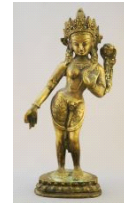

Lot # 220

220 3 Amber Beaded Necklaces, Longest 26 3/4".
\$80 - \$120

Lot # 221

221 Plains Beaded Hide Gloves with American Flag Motif, Size Small/ Medium .
\$500 - \$700

Lot # 222

222 Chinese Jade Vase with Captive Cover (11 3/8") with Stand, 12 7/8".
\$1,000 - \$1,500