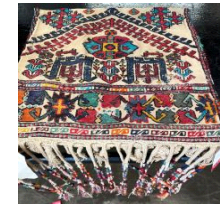

\$80 - \$120

Lot # 280

280 Small Persian Carpet, 17" x 12".

\$60 - \$100

Lot # 280A

280A Dagestan Bag, Approximately 1'6" x 1'5" (Plus Fringes).

\$100 - \$150

Lot # 281