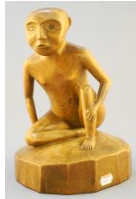

Lot # 343

- 343** Pair of Chinese Cloisonne Quale, With Stands, 7 1/2" H.
\$200 - \$300

Lot # 344

- 344** Inuit Stone Walrus Signed J. Appoqaq Sanikiluaq, 7".
\$80 - \$100

Lot # 345

- 345** Chinese Carved Jade & Silver Inlaid Rosewood Ruyi Sceptre, 21 5/8".
\$2,000 - \$3,000