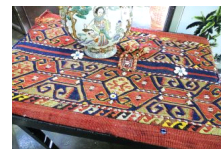

Lot # 75

75 Turkish Gaziantep Grain Bag, 3'2" x 1'11".
$100 - $200