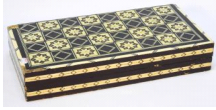

Lot # 147

147 Egyptian Camel Bone Chess Set

$50 - $60