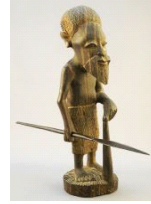

Lot # 243

243 African Wood Carving of Man With Spear
$60 - $100