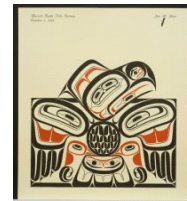

Lot # 97

97 Serigraph Signed Jim M. Hart, "Masset Haida Pole Raising Oct 2/19 82" 15 1/2" X 13".
$100 - $200