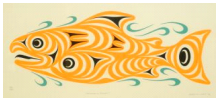

Lot # 137

1. **137** Serigraph Signed Joseph M. Wilson, "Khowutzun
   Salmon" #168/300 8 1/2" X 18 1/2".
   $100 - $150