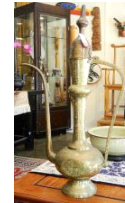

Lot # 10

1. **10** Brass Ewer Made in India, 36 1/4"h.
   $50 - $60