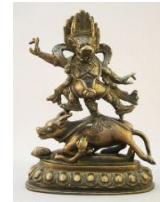

Lot # 118

118 19th C. Cast Bronze Figure of Yamantaka in 3 Sections, 7 1/2" x 5 1/4" x 2 7/8".
$1,000 - $1,500