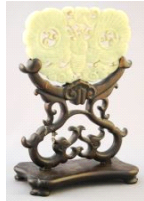

Lot # 35

1. **35** Chinese Hardstone Carving on Wood Stand, TH 7, (Chip Noted.)
   $100 - $150