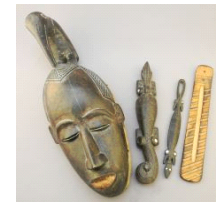

Lot # 328

328 Zaire Mask with Bird Format and 3 Carvings Acquired Ivory Coast 1986, 14 1/4".

$150 - $200