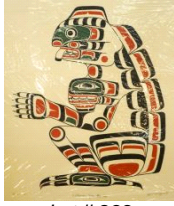

Lot # 299

299 Kwagiulth Serigraph Signed Henry Hunt 195/600
1979, 20" x 18", "Wildman From Sea".
$80 - $100