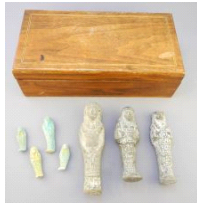

Lot # 195

1. **195** Collection of Egyptian Ushabti, 1 7/8 - 6 1/4", Lot Includes Walnut Box, 11" Wide
   $60 - $100

1. **196** 6 Strand Freshwater Pearl Necklace, 30" l. with Coral Clasp.
   $60 - $100