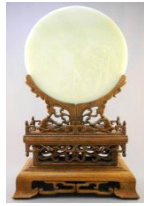

Lot # 33

1. **33** Jade "Landscape" Roundel (10 3/8" Diameter) supported upon elaborate Wood Base 20x12x6".
   $1,000 - $1,500