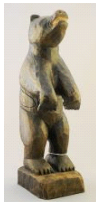

Lot # 37

37 Bear Figure signed Simon Charlie, 13 3/4"L.
$200 - $300