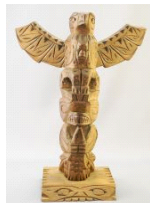

Lot # 164

164 Nuu-Chah-Nulth Model Totem Pole signed N. Joseph, 12 1/8"H.
$80 - $100