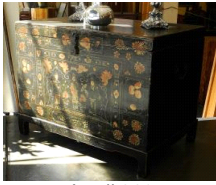

Lot # 239

- 239 Shanxi Troupers Chest C.1900 on stand. $100 - $200