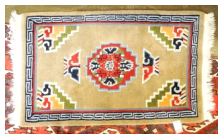

Lot # 48

- 48** Set of Double "Copper" Bookends, 17" x 7 1/2".
\$100 - \$200

Lot # 49

- 49** African Carved Stone Elephant Sculpture, 13 x 18 1/2 x 5 1/4".
\$250 - \$350

Lot # 50

- 50** Tibetan Wool Mat Approximately 3'4" x 2'.
\$60 - \$100