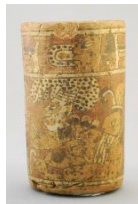

Lot # 176

176 Precolumbian Pottery Vase Acquired Guatemala, restored, 5 1/2"H.

$200 - $300