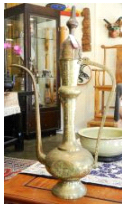

Lot # 60

- 60 Brass Ewer Made in India, 36 1/4"h. $50 - $60