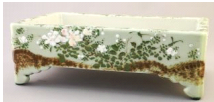

Lot # 149

1. **149** Celadon Porcelain Planter Trough, 4 1/8" x 11 5/8" x 7 3/8". $60 - $100