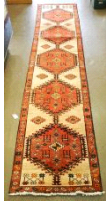

Lot # 79

79 Argillite Sculpture signed Gitsgah 1969, 4 1/4"H, "Blind Fisherman with Raven's Beak".
\$150 - \$200

Lot # 80

80 2 Nu-Chah-Nulth Baskets, approx. 3", "Eagle & Whale".

\$200 - \$300

Lot # 81

81 Sarab Runner Approximately 10'11" X 2'4".