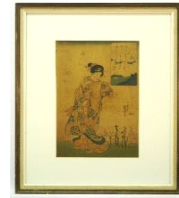

Lot # 224

- 224 Japanese Woodblock Print by Kuniyoshi (Utagawa), 13 1/4 x 8 7/8 "Woman in Garden". $60 - $100