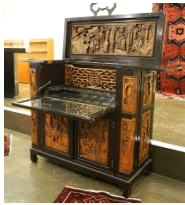

Lot # 249

- 249 Nuu-Chah-Nulth Model Totem Pole signed N.Joseph, 14 1/2"H. \$80 - \$100

Lot # 250

250 African Plank Style Knockdown Chair, 51"H.
\$60 - \$100

Lot # 251

251 Print signed Henry Green, 9" x 12 3/4", "Frog".
\$80 - \$120