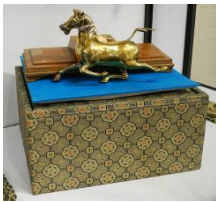

Lot # 119

- 119** 5 African Figural Carvings, 11-28"H.
\$60 - \$100

Lot # 115

- 115** 2 Kachina Dolls, 12 1/2" & 14"H.
\$60 - \$100

Lot # 120

- 120** Mixed Media on Paper signed Indistinctly '94, 13 3/4 x 10", "Drum Design".
\$50 - \$60