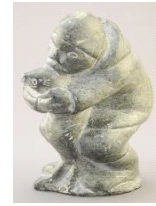

Lot # 74

74 Inuit Stone Figure signed E91369, 5 5/8"H, "Seal Capture".
\$50 - \$60

Lot # 75

75 2 Stone Carvings: Bear signed Allie Appepq 5680(7 1/2") / signed indist. 6"H.
\$80 - \$140

Lot # 76

76 2 Pueblo-Style Pottery Vases, 3 1/2" & 6 1/8"H.
\$50 - \$60