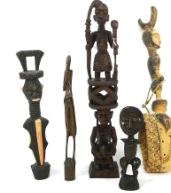

Lot # 113

- 113** Six Nations Stone Sculpture Signed Jerry Henry, 10 3/4"h, "False Face & Easel".
\$60 - \$100

Lot # 118

- 118** Indonesian Batik, 27 1/2 X 17 1/2".
\$50 - \$70

Lot # 114

- 114** Kwagiulth Mask Signed Godfrey Hunt, 10 1/4" x 7 5/8", "Warrior".
\$220 - \$300