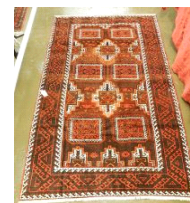

Lot # 266

266 Baluch Runner Approximately 7'3" x 3'11".

$160 - $240