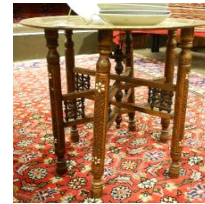

Lot # 157

1. **157** Middle Eastern Engraved Brass Folding Tray
   Table, 22 3/8" x 22 3/8" Diameter.
   $100 - $150