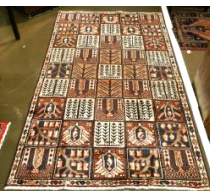

Lot # 94

94 Kangx Style Blue & White Porcelain Dish, 15 1/4" Diam.

\$100 - \$200

Lot # 95

95 Indonesian Sumba Ikat Textile, 104" x 59".

\$100 - \$200

Lot # 96

96 Bakhtiar Runner Approximately 7'5" x 4'.