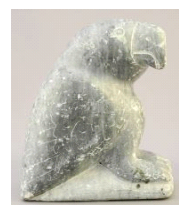

Lot # 104

104 Inuit Stone "Puffin" Carving signed Indistinctly, 4 5/8"H.

$60 - $100