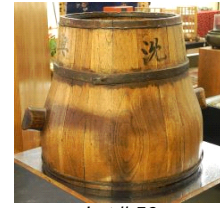

Lot # 45

45 Chinese Scarlet Lacquer Wood Covered Vessel, 9 1/2" x 10 3/4".  
\$50 - \$60

Lot # 50

50 Bokhara Wool Carpet, Ochre Ground, Approximately 7'10" x 5'.  
\$100 - \$200

Lot # 51

- 51** Chinese Shiwan Ware Floor Vase, 19 1/2"H (rim chip noted).  
\$100 - \$200