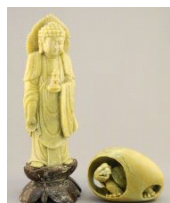

Lot # 227

- **227** 2 Chinese Softstone Carvings: Buddha (11 1/2"H) & Turtle Egg (4 1/2"L). $60 - $100