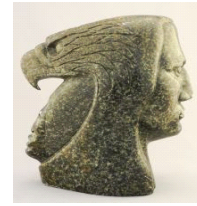

\$300 - \$500

Lot # 334

**334** Heiltsuk Paddle signed Charles George, 49"L, "Eagle / Salmon / Raven / Orca".

\$200 - \$300

Lot # 335

- 335** 2 Malaysian & Southeast Asian Blow Guns & Dart Quiver, 43" & 84"L.  
\$60 - \$100