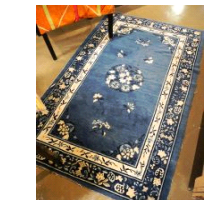

Lot # 288

1. **288** Beijing Blue Wool Carpet Approximately 6'10" x 4'3".
   $150 - $250