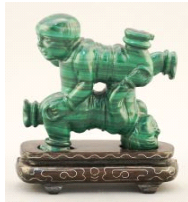

Lot # 260

1. **260** Chinese Malachite, "Boy" Carving on Stand, 2 3/4"L.
   $60 - $100