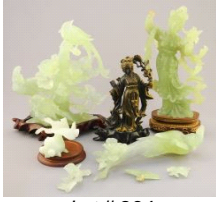

Lot # 234

234 Collection of Damaged Jade & Tigers Eye Carvings (all damaged).

$100 - $150