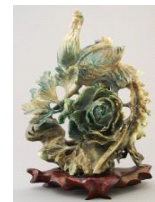

Lot # 152

- 152** Chinese Porcelain Candlestick, 7 7/8"H.
\$60 - \$100

Lot # 153

- 153** Asian Carved Marble Xianglu, 7 1/2" x 9 1/8" x 5 3/4".
\$80 - \$120

Lot # 154

- 154** Bison Bone Artifact in Display Case, 8"L, 366 Grams.
\$50 - \$100