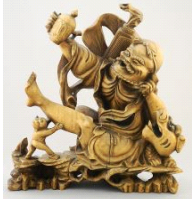

Ethno World Auction

Tuesday, March 19th 2024

1. **1** Northwest Coast Style Model Totem Pole signed Paul Johnny, 32 1/2"H.

$500 - $750

Lot # 2

1. **2** Chinese Hardwood Carving, 11 1/2" x 10 3/4" x 3 1/2".

$100 - $200