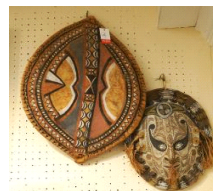

Lot # 211

- 211** Papau New Guinea Sepik River Ancestor Mask & Shield, 15 3/4" & 23 3/4".
\$80 - \$120

Lot # 212

- 212** Chinese Calligraphy Woodblock Print, 16 x 40".
\$60 - \$100

Lot # 213

213 Qing Silk Tasseled Collar, 14 1/4 x 20 1/2", Framed.