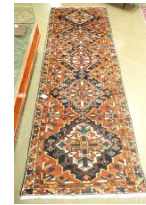

\$50 - \$100

Lot # 184

184 2 Inuit Carvings signed with Syllabics, 3 & 5 1/2"H.

\$50 - \$60

Lot # 185

185 Karamajong Wooden Stool & Stone Carving of a Cow, 8 1/4" & 3 7/8"H.

\$50 - \$60

Lot # 186