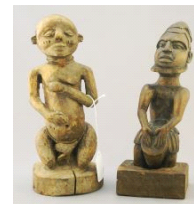

Lot # 178

- 178 African Ibo Tribe Wood Carving, 10"H, & Another Wood Carved African Drummer on Base, 9 1/2"H.
  $80 - $120