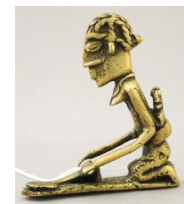

Lot # 283

283 Bronze Figure of Woman Kneeling with Child on
Back, 3 3/4"H, 220 Grams.
\$50 - \$70

Lot # 284

284 Painted Beaver Hide on Stretcher signed Thayer, 31 1/2" x 26".
\$80 - \$100

Lot # 285

285 Japanese Ink & Colour Scroll Painting, Sight 22" x 6 5/8", NO EXPORT.
\$80 - \$120