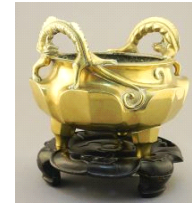

Lot # 38

38 Chinese Brass Censer with Xuande Mark, 7 1/4" x 8 3/4" x 8", 2946 Grams, Includes Stand (chi

$300 - $500