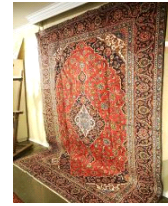

Lot # 229

229 Kashan Carpet Approximately 8' x 11'.
$300 - $600