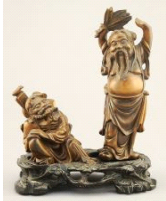

Lot # 213

- 213 2 Asian Wood Carved Figures on Stand , 9"H (one chipped). $50 - $75