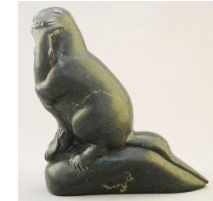

Lot # 200

200 Inuit Sculpture signed Daniel Oweetaluktuk, 6" x 7" x 2 1/2", "Otter Eating Fish".
$120 - $180

201 2 Egyptian Mummy Bead Necklaces, 1800 BC, 20" & 33"L. (restrung).
$50 - $100