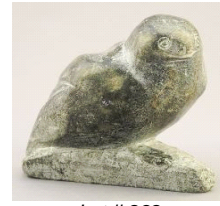

Lot # 292

292 Inuit Stone Sculpture Attrib. to Sammy Jimmy Kudluk, 3 3/8\"h, \"Ptarmigan\".

$80 - $120