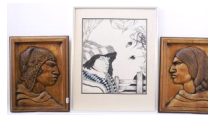

Lot # 263

263 Pair of Carved Wooden Relief Portraits, 11" x 8" with Pen & Colour Drawing, 11" x 9".

$80 - $120