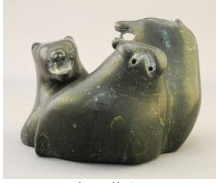

Lot # 86

1. **86** Inuit Stone Sculpture signed with Syllabics Lazarus Tausiruapik, 3" x 4" x 4 1/2", "Bears & Walrus"
   $150 - $200