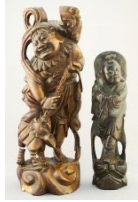

Lot # 322

1. **322** Yao Chinese Carved Wooden Figures, 14"H.
   $50 - $80