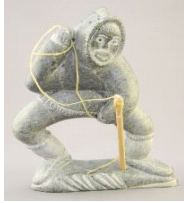

Lot # 88

1. **88** Inuit Sculpture signed Joshua Joe, 6 1/2" x 2" x 5", "Man with Harpoon".
   $120 - $180