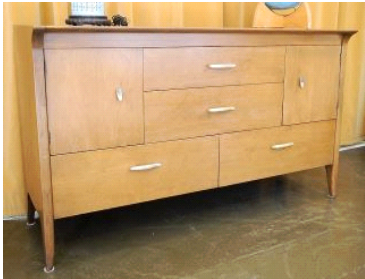

1. **172** Colour Print signed Susan King (Rachel Berman) '95, 11 1/2" x 18 1/2", "Doubled" #6/200.

$60 - $100

1. **173** Two Art Deco Mirrors, 30 1/2" x 26 1/2" & 15 1/4" x 27 1/4".

$60 - $100

1. **174** Collection of Art Glass Panels signed Marcia Devicque 2002.

$80 - $120

1. **175** Pair of Contemporary Neoclassical Table Lamps, TH 34 1/2"h.

$50 - $100

Lot # 176

1. **176** Drexel Profile Buffet Model K37, 33" x 60" x 21", Design: John Van Koert.

$500 - $1,000

1. **177** Oil on Canvas signed M. Paul, 23 1/2" x 19 1/4", "Young Beauty in Fur Stole".

$50 - $100

1. **178** Cast Plaster Roundel of Bacchanalian Celebrants, 23" x 27".

$50 - $100

1. **179** 2 Serigraphs signed (Nancy & Lewis) Spaulding, "Lagoon" (14 1/2" x 14 1/2") & "Summit" (13" x 9

$60 - $100

1. **180** Manner of Chiparus Resin Figure (27"h) & Buddhist Plaque.

$60 - $100