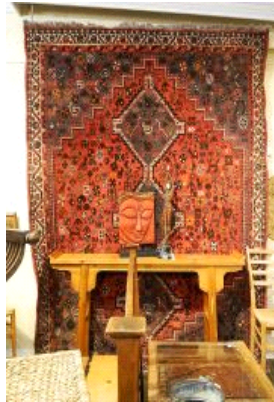

- 180** Manner of Chiparus Resin Figure (27"h) & Buddhist Plaque.

\$60 - \$100

Lot # 181

- 181** Altar Style Table, 61"w.

\$220 - \$300

Lot # 182

- 182** Handknotted Persian Carpet Approx. 9'5" x 6'7".

\$200 - \$300