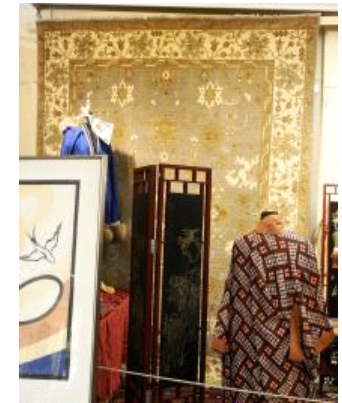

\$50 - \$100

- 89** Japanese Shibori Kimono Approximately 58"H (interior collar noted).

\$100 - \$150

- 90** Handknotted Persian Carpet Approx. 6'4" x 2'10" & Small Carpet.

\$150 - \$250

Lot # 91

- 91** Hand Knotted Wool Carpet, Pale Blue & Ochre Approximately 9'9" x 8'1".