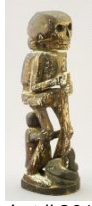

**205** 5 Congolese Napkin Rings, 1 7/8" - 2 3/8"h, NO EXPORT. -  
\$100 - \$150

Lot # 201

**201** African Hand Carved Wood Skeletal Figure, 8 1/8"H.  
\$80 - \$100

Lot # 206

**206** Cizhou-Style Porcelain Vase, 13"h.  
\$100 - \$200