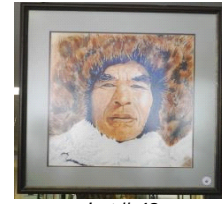

Lot # 48

- 48 Painting of Cape Dorset Inuit by Howard Gilbertson. $100 - $150