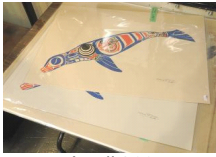

Lot # 200

200 Collection of Northwest Coast Prints signed & Attributed to Sean R. Dixon (6pces).
$60 - $100