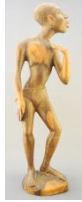

Lot # 32

1. **32** African Hardwood Figure marked Afroasian Curious, 22 1/2"h.
   $60 - $70