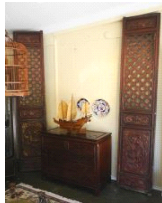

Lot # 172

172 Pair of Chinese Gilt & Scarlet Lacquer Door
Panels, 8'10" x 1'9" with Support Frame.
$300 - $400