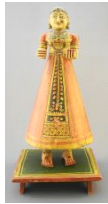

Lot # 34

1. **34** Vintage Polychromed Wood Hindu Goddess, 17 3/8".
   $80 - $120