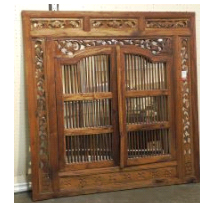

Lot # 177

177 Moroccan Shuttered Mirror, 50 3/4" x 47".
$80 - $120