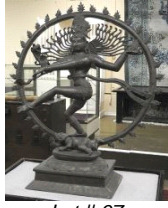

Lot # 67

67 Cast Bronze Nataraja Statue, 36"h.
$400 - $500