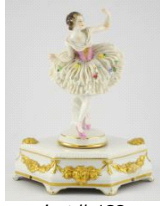

Lot # 182

- **182** Continental China Porcelain Figure of a Ballerina with Music Box Base , 9 1/4"h (top pinky missi $100 - $120