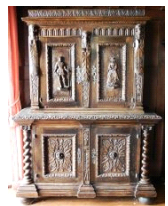

Lot # 26

- 26** Revolving Bird Cage Type Bookcase with Gilt Brass Columns & Supports.  
\$300 - \$500

Lot # 27

- 27** Renaissance Revival Victorian Walnut Library Table, 48" x 25" x 30 1/2"h.  
\$250 - \$500