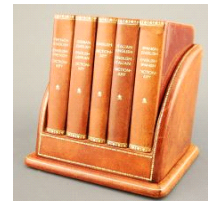

Lot # 175

**175** 9 "Spode's Jewel" Copeland Plates, 9" Diameter.  
\$100 - \$150

Lot # 180

**180** Federal Style Mahogany Framed Wall Mirror,  
\$80 - \$120

Lot # 176

**176** Trial Proof in Colour after Sir William Russell Flint, 14 1/2" x 19 1/8", "Los Cientos".  
\$150 - \$200