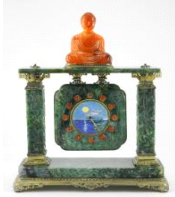

*Lot # 236*

- 236** Pair of Peking Glass Candlesticks with Engraved Qianlong Marks to Base , 1 1/2" x 6 3/4" Diam.  
\$500 - \$1,000

*Lot # 237*

- 237** Mantle Clock by Yamanaka with Enamel Dial Between Pillars & Buddha, 8"w (head repaired / one dial  
\$1,000 - \$2,000