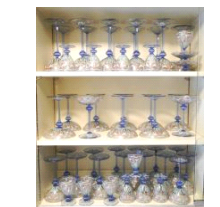

Lot # 46

1. **46** Set of Venetian Enameled Glass Stemware with Birds in Flowering Shrubs. $500 - $1,000