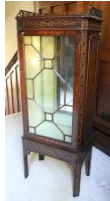

Lot # 130

1. **130** Carved Mahogany Chippendale Style Display Cabinet with Glass Shelves, 20"x12 1/2"x58"h. $100 - $200