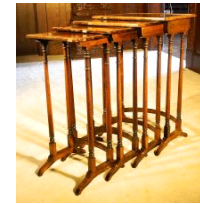

Lot # 234

1. **234** Set of Four Georgian Rosewood Nesting Tables, 18" x 12 1/2" x 30 1/4" h.
   $250 - $500