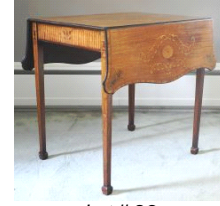

Lot # 29

1. **29** Finely Inlaid Satinwood Drop Leaf 19th C. Pembroke Table, 30" (open) x 28" x 28"h.
   $250 - $500