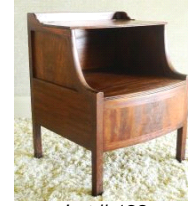

Lot # 198

- **198** Georgian Mahogany Commode, 22" x 30 1/4" x 22"w.
  $80 - $120