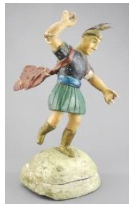

Lot # 159

1. **159** Latin American Santos Figure, Carved & Painted Wood, 16 3/4"h (as found, restoration noted).
   $50 - $60