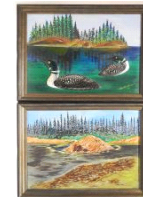

Lot # 141

141 Two Mixed Media on Board signed N. (Noel) Ducharme, 18" x 24", "Common Loons" & "Beaver Dam".
$100 - $200