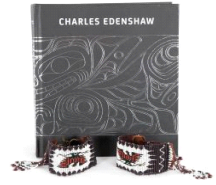

- 149 Enameled Brass Box with Biblical Scene, 7" x 5" x 2 1/4". \$50 - \$60

Lot # 150

- 150 1920'S Japanese Hair Accessory Set with Box. \$100 - \$150

Lot # 151

- 151 Two Feast-Style Bowls Monogrammed WSS, 9" & 7 3/8"W. \$100 - \$200

Lot # 152

- 152 Congolese European Figure Seal, MBH, 4 1/4"h, NO EXPORT. \$150 - \$300

Lot # 153

- 153 Yellow Peking Glass Bead Necklace, Late 19th C., 36"L. \$60 - \$80

Lot # 154

- 154 Kwagiulth Miniature "A Portrait" Mask signed Betty Joe, 3 1/8". - \$100 - \$150

Lot # 155

- 155** Japanese Serrated Knife in Scroll Case, 15 5/8" & 16 5/8"L.
\$50 - \$100

Lot # 156

- 156** Pair of Chinese Cloisonne Vases, Late 19th C., 6 5/8"L.
\$60 - \$100

Lot # 157

- 157** Pair of West Coast First Nations Beaded Bracelets (2 1/8"h) & Charles Edenshaw Book.
\$60 - \$100