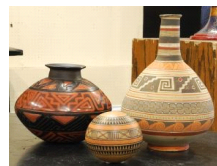

Lot # 223

1. **223** 3 Pieces of Peruvian Pottery, 4" - 11 7/8"h.
   $60 - $100