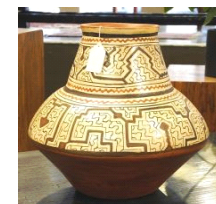

Lot # 190

- 190 Peruvian Shipibo-Style Pot, 11 1/2"h $50 - $100