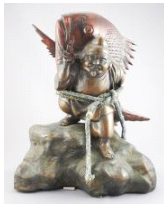

Lot # 46

1. **46** Japanese Bronze Sculpture, 15"h, "Ebisu & Giant Fish".
   $100 - $200