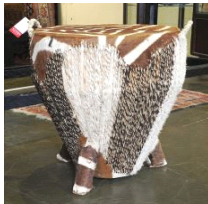

Lot # 14

1. **14** African Zebra Hide Drum, 19 1/2"h.
   $60 - $100