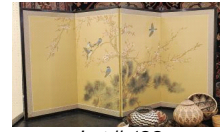

Lot # 128

1. **128** Asian 4 Panel Silk Screen, Each Panel 35" x 17 1/2", (as found, puncture noted). $50 - $150