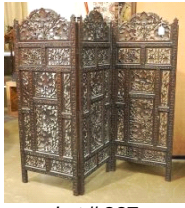

Lot # 287

287 Indian Chip Carved 3 Panel Folding Screen, 41 1/2"h.

$60 - $100