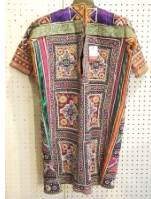

Lot # 268

268 Women's Wedding Tunic Sindh Pakistan , 36" x 36".
$60 - $100