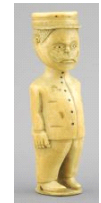

- 149 Enameled Brass Box with Biblical Scene, 7" x 5" x 2 1/4". \$50 - \$60

Lot # 150

- 150 1920'S Japanese Hair Accessory Set with Box. \$100 - \$150

Lot # 151

- 151 Two Feast-Style Bowls Monogrammed WSS, 9" & 7 3/8"W. \$100 - \$200