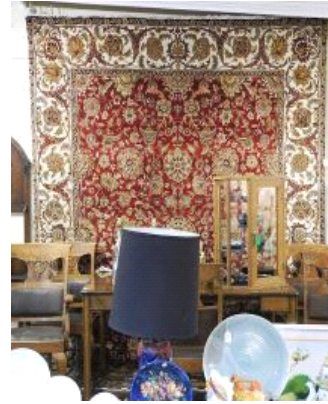

Lot # 245

1. **245** Indian Hand Knotted Wool Carpet Approximately 10'8" x 8'2".
   $800 - $1,200
2. **246** Acrylic on Canvas signed David (J) Veres, 16" x 12", 'Night Trees Blue Rock'.
   $50 - $150
3. **247** Lamp Attributed to Shea Moir, 9" x 3" x 15".
   $100 - $200
4. **248** 3 Stoneware Vessels signed (Walter) Dexter.
   $60 - $100
5. **249** Moorcroft Columbia Bowl (5 1/2" Diameter) with Fris Vase, 3 1/8"h.
   $60 - $100
6. **250** Copper Alloy Naturalistic Glass Inset Occasional Table, 26 1/2"h.
   $50 - $100
7. **251** Two Swedish Pottery Items: Upsala Ekeby "Dotted" Vase/Guld Kroken Dish, 1 5/8 - 3".
   $60 - $100
8. **252** Two Canada 2000 Proof Coin Sets / 2000 Stamp Set / 2000 Quarters / Marked $5 & $10.
   $50 - $60
9. **253** 3 Pieces of Moorcroft Pottery: Hibiscus & Anemone, 7/8" - 6 1/8"h.
   $60 - $100
10. **254** 14K Gold Plated Cultured Pearl Necklace, 16" - 32".
    $60 - $80
11. **255** Nine Ceramic Vessels & Sculptures Monogrammed & Attributed to Denise Duncan, 5 1/2" - 9 1/4"h.
    $80 - $120
12. **256** Nine Libbey "La Femme" Glasses, 8 3/4".
    $60 - $100
13. **257** Pair of Lladro Porcelain Table Lamps, 15 1/2" TH (no shades).
    $60 - $100
14. **258** Oil on Canvas Ernst Sulivich, 36" x 24", "Floral Bouquet".
    $100 - $150
15. **259** Canadian Walnut Console Table with 3 Leaves, 38"w.
    $50 - $150
16. **260** 6 Stratford Chair Co. Oak Dining Chairs, 38 1/4".
    $100 - $200
17. **261** Colour Print signed (Sarah) Gersovitz, 6 1/2" x 11 7/8", "Rock Garden" #5/45.
    $60 - $100
18. **262** C.W.S. Cabinet Works Birmingham Oak Hall Stand, 6'h.
    $100 - $200
19. **263** Porcelain Garniture Mounted with Gilt Metal Birds.
    $100 - $200
20. **264** 18K Gold Plated Multi-Strand Tennis Bracelet, 7".
    $50 - $100