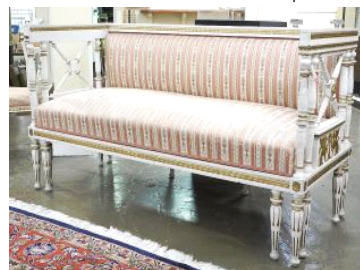

1. **162** Banjo Marked "Val D'or P.A. Musical Supplies Montreal", 35"L. $100 - $200

Lot # 163

1. **163** Louis XVI Gilt & White Painted Sofa, 66 1/2"w. $300 - $500