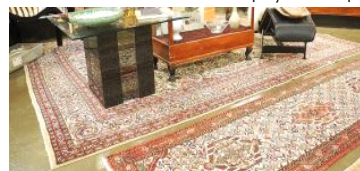

\$100 - \$200

76 Six Blenko Air Twist Wine Glasses, 7 1/2".

\$50 - \$70

Lot # 319

319 Cassina LC4 Chaise Lounge, Base signed.

\$1,200 - \$1,600

Lot # 320

320 Handknotted Mashad Carpet Approximately 12'10" x 9'7" (low pile noted).