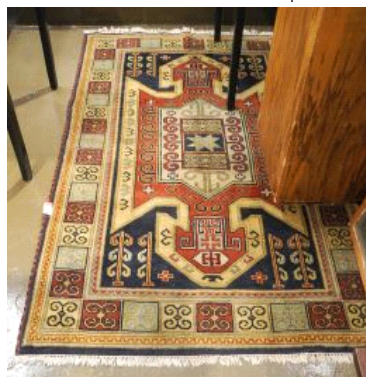

56 Porcelain Dish signed (Walter) Dexter, 10 1/2" Diameter.

$60 - $100

57 4 Brass & Copper Items: Pail (8 1/2" h) / 2 J,S&S Pitchers / Bird.

$60 - $100

58 Porcelain Bowl with Langyao Glaze Monogram EOF'98, 3 3/4" x 12 1/2" Diameter.

$60 - $100

59 Gilt Scarlet "Exotic Bird & Pomegranate Four Panel Screen.

$60 - $100

60 Murano Glass "Shell" bowl, 16 3/4"L.

$60 - $100

61 Southeast Asian Carved Hardwood Maiden, 23 1/4"h.

$60 - $100

62 Wicker Basket Manner of Gabriella Crespi, 8 1/2" x 20" Diameter.

$50 - $60

63 Bohemian Cobalt Overlay Glass & Brass Table Lamp, 23 1/2"h.

$80 - $120

64 Approximately 38" Sheepskin.

$50 - $70

65 Brass Acanthus Black Column Candlestick.

$50 - $100

66 Unsigned Stone Sculpture, 7 1/2" x 9 1/2" x 7", "Variable Forms".

$50 - $100

67 Wim Rietveld Side Table, 22" x 20 1/2" x 20 1/2" (as found).

$100 - $200

Lot # 68

68 Caucasian Kazak Carpet, 20th C., 6'10" x 4'9".

$150 - $300

69 Oil on Board signed Eleanor MacCowan Verso, 18" x 14", "The Hungry Tree".

$60 - $100

70 Colnaghi Lithograph "Sentinel of the Zouaves" After W. Simpson.

$50 - $100

71 Three Orrefors Sweden Vases & Bowl, 3 7/8" - 6" (etched vase base chip).

$60 - $100

72 Amy Israel 925 Silver Overlay "Jerusalem" Globe, 5 1/2".

$50 - $60

73 Scottish Art Deco Jewelry Box, 7 1/4" w.

$50 - $60

74 Royal Doulton Horse Figurine HN2538

$50 - $100

75 Luke Lindoe Pottery Dish, Medicine Hat Brick & Tile Co., 7 5/8"w.

$100 - $200

76 Six Blenko Air Twist Wine Glasses, 7 1/2".

$50 - $70