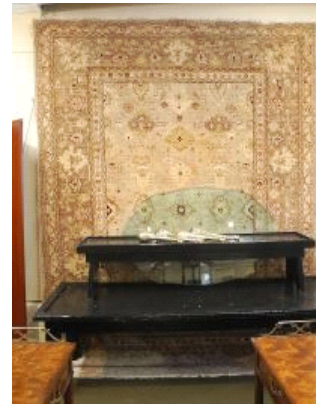

Lot # 121

121 Handknotted Persian Carpet Scarlet/Ochre Ground Approx. 10' x 8'3".

$700 - $1,200

122 Needlepoint After Picasso, 20" x 30", "On the Beach".

$60 - $100

123 Glass & Brass Coffee Table, 53 3/4"L.

$50 - $60

124 Minton's Bala Pattern China Dinner Set.

$50 - $70

125 Collection of Pendelfin Figurines & Dioramas.

$100 - $200

126 Two Raku Wall Sculptures by Ed Oldfield, 28 1/2" & 18 1/2"L.

$60 - $100

127 Encaustic & Oil on Panel Triptych signed WM (William) LaChance, Each 18" x 18", "Vermillion Eli

$100 - $200

128 Serigraph signed Ron Stacey, 11 3/4 x 16 1/2", "Mystic Journey".

$60 - $100

129 Pair of Lithographs signed Jacques Lalande, 20 3/4" x 27", "Wading" & "Playing".

$80 - $120

130 2 Watercolour signed (Peter) Sabat, Larger 11 1/2" x 11 1/2", "Landscapes".

$50 - $60

131 Etching signed Yumie Kono Day/81, 9 3/4" x 12 1/2", 'Town in Mohenjo-Daro'.

$50 - $60

132 14K Gold Plated Cuban Link Necklace, 20".

$50 - $100

133 Carlton Ware Iridescent Vase, 4 5/8" h.

$80 - $100

134 Calibri Venini Vetro Inciso Glass Eye Paperweight Cube, 3 5/8"h.

$100 - $200

135 4 ct Emerald Cut Swiss Blue Topaz Ring, Size 6, Mounted in Sterling Silver with White Gold Ove

$80 - $100

136 Stauer Amethyst Demi-Parure: Necklace/Bracelet/Earrings with Original Box.

$60 - $100

137 Holmegaard Carnaby Red & White Glass Vase, Design: Per Lutken, 6 7/8".

$80 - $120

138 2 Barnacle Vases signed Nice Thetis Island, 4 5/8" - 4 7/8"h.

$50 - $60