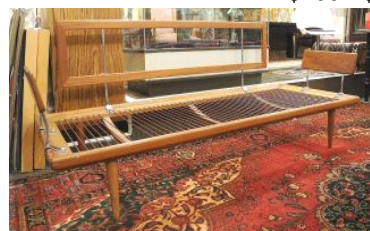

\$300 - \$500

289 Hand Knotted Persian Carpet Approximately 3'8" x 5'.

\$100 - \$200

Lot # 290

290 France & Son John Stuart Inc Daybed Design: Peter Huidt (no cushions).

\$300 - \$500

Lot # 291

291 Collection of Photographs by Marcus Leatherdale.