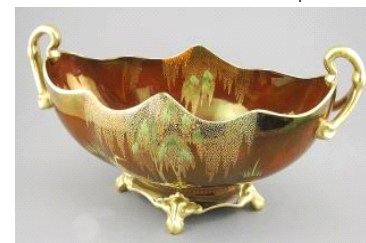

Lot # 14

- 14 Hand Knotted Persian Carpet Approximately 6'7" x 9'6".
\$200 - \$400

- 329 Five Panel Cloth Inset Divider, Each Panel 60 1/4 x 13 3/4" (hinge pins lacking).
\$50 - \$100

Lot # 330

- 330 Coulter Toronto Art Deco Copper Table Lamp.
\$200 - \$400
- 331 Weller Greora Vase, 5"h.
\$50 - \$100
- 332 CZ Marquise Cut Twist Ring (size 8) & Earrings Mounted in Sterling with White Gold Overlay.
\$60 - \$100
- 333 Three Pieces Poole & Carter Stabler Adams Pottery, 3 3/4 - 5"h.
\$60 - \$100
- 334 Pottery Bird Figure Monogrammed GW, 4 7/8"h.
\$50 - \$60
- 335 Moorcroft Green Lustre Baluster Vase, 5 1/8"h.
\$60 - \$120
- 336 Rookwood Vase, 5"h.
\$80 - \$120
- 337 Silver Plated Tea & Coffee Service with Three Socket Candelabra, 10"h.
\$50 - \$100

- 338 Scandinavian-Style Optical Pattern Throw (Approximately 90 x 34 1/2") & A Similar Mat.
\$80 - \$120
- 339 Vintage Hooked Mat, 2' x 3'.
\$50 - \$60
- 340 Contemporary Floor Lamp with Handmade Shade.
\$100 - \$200