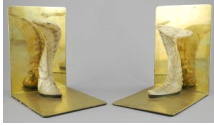

Lot # 220

220 African Carved Wood Headrest, 12"w.

\$50 - \$70

Lot # 221

221 Pair of Brass & Rams Horn Bookends, Each 7 5/8 x 4 5/8 x 6 1/4".

\$80 - \$100

Lot # 222

222 Serigraph signed Patrick Amos, 14 3/8 x 14", "Split Moon" #42/80, Unframed.