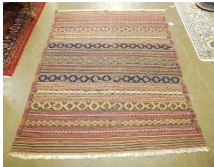

Lot # 312

**312** Chinese Gilt Bronze Statue of the Buddha, 9"h.  
\$150 - \$250

Lot # 308

**308** Hand Woven Sumak Kilim Approximately 6'10" x 4'8".  
\$100 - \$200

Lot # 313

**313** Three South East Asian Mahogany Jewelry Boxes, 9 x 12 x 7".  
\$100 - \$150