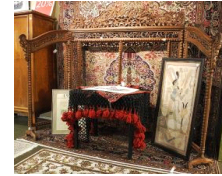

Lot # 248

248 Indonesian Carved Wood Partitioning Rack, 74 x
66".

$80 - $120