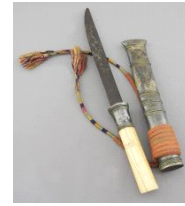

**286** Chinese Silk "Cranes" Wall Panel Approximately 2'10" x 4'6".  
\$60 - \$100

Lot # 287

**287** Chinese Wool Round Mat Approximately 46" Diameter.  
\$80 - \$100

Lot # 288

**288** Japanese Basketry Tonkotsu Sagemono with Bronze "Noh Mask" Netsuke.  
\$60 - \$100