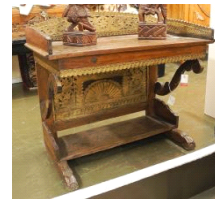

Lot # 31

- 31 Indonesian Carved Wood Console Table, 31"h.
  $60 - $100