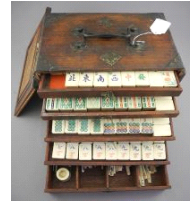

Lot # 159

1. **159** Bone & Bamboo Tile Mah Jong Set in Box, C.1900, 6 3/8 x 9 1/4 x 6 1/2".
   $200 - $300