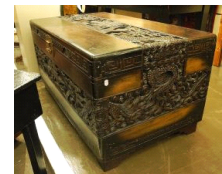

Lot # 314

314 Asian Relief Carved Camphor Wood Chest, 21 1/4 x 39 3/4 x 22".
$100 - $200

310 Two Hongshan Style Stone Carvings, 7 1/4 & 10 1/4"L.
$60 - $70