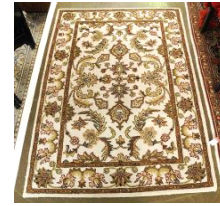

Lot # 254

**254** Two African Tikar Masks, Cameroon, 16"h. \$60 - \$100

Lot # 255

**255** Pakistan Carved Wood Low Chair. \$60 - \$120

Lot # 256

**256** Hand Knotted Silk Carpet Approximately 4'2" x 7'9". \$150 - \$300