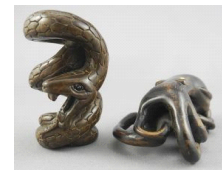

Lot # 305

305 Two Japanese Wood Netsuke: Octopus (2 1/2"L)
& Coiled Snake, 2 1/8"h, NO EXPORT.
$100 - $200