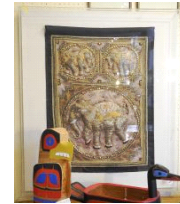

Lot # 206

206 Burmese Kalaga Panel in Acrylic Shadow Box, 42 1/2 x 34 1/2 x 3 1/4"
$50 - $100