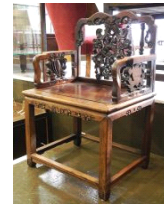

Lot # 51

1. **51** Chinese Rosewood Armchair, 38 7/8".
   $350 - $500