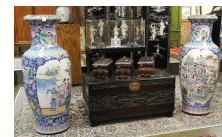

Lot # 316

316 Pair of Chinese Porcelain Vases, 50"h.
$500 - $700