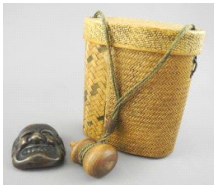

Lot # 288

288 Japanese Basketry Tonkotsu Sagemono with Bronze "Noh Mask" Netsuke.
$60 - $100