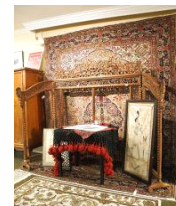

Lot # 249

249 Tabriz Hand Knotted Carpet Approximately 8'1" x
11'3". 465

$400 - $600