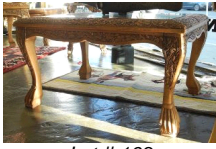

Lot # 163

1. **163** Pair of South Asian Chip Carved End Tables, 15 1/2"h. $80 - $100

1. **164** Chinese Drip Glaze Ceramic Vase, 9 3/4"h. $50 - $60