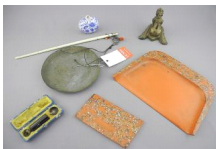

Lot # 103

- 103 Collection of Chinese & Thai Items: Scale/Crumb Tray/Fan Box & Gilded Lion Snuff Bottle (signed)
  $50 - $60