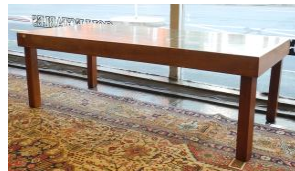

Lot # 42

- 42 Bernard Rohne '71 Acid Etched Low
  Table, 15 x 22 3/4 x 48 1/2".
  $300 - $500
- 43 Collection of Marine Encrusted &
  Nautical Ceramics & Glass, 8 1/2-
  17" CANADIAN BIDDERS ONLY.
  $60 - $100
- 44 Bombay & Co. Copper Fire Pit (30"
  diameter) Converted to Glass Top
  Table, 36" Diameter.
  $80 - $120